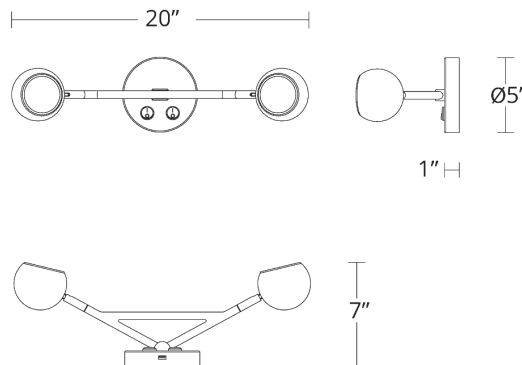

Example: **BL-67320-BN**

For custom requests please contact customs@wacighting.com

DESCRIPTION

Dome light. A rotatable neck accents a circular appeal for multidirectional illumination.

FEATURES

- Two on/off toggle switch on the canopy to control each lamp individually
- Light source offers 330 degree horizontal rotation and a 90 degree vertical rotation
- USB port on the bottom of the canopy for charging
- Driver concealed within the canopy
- 5 year warranty

SPECIFICATIONS

Color Temp:	3000K
Input:	120 VAC,50/60Hz
CRI:	90
Rated Life:	54000 Hours
Standards:	ETL, cETL Damp Location Listed
Construction:	Steel frame with PC diffuser

FINISHES:

Aged Brass Black Brushed Nickel

LINE DRAWING:

BL-67320