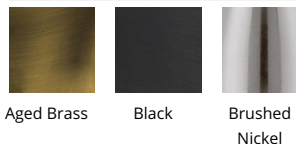

WAC LIGHTING

Duplex

Task Light 3000K

Fixture Type: _____

Catalog Number: _____

Project: _____

Location: _____

Model & Size	Color Temp & CRI	Finish	Watt	Voltage	LED Lumens	Delivered Lumens
BL-67320 20"	3000K 90	AB Aged Brass BK Black BN Brushed Nickel	7W	120 VAC	1075	322

Example: **BL-67320-BN**

For custom requests please contact customs@wacighting.com

DESCRIPTION

Dome light. A rotatable neck accents a circular appeal for multidirectional illumination.

FEATURES

- Two on/off toggle switch on the canopy to control each lamp individually
- Light source offers 330 degree horizontal rotation and a 90 degree vertical rotation
- USB port on the bottom of the canopy for charging
- Driver concealed within the canopy
- 5 year warranty

SPECIFICATIONS

Color Temp:	3000K
Input:	120 VAC,50/60Hz
CRI:	90
Rated Life:	54000 Hours
Standards:	ETL, cETL Damp Location Listed
Construction:	Steel frame with PC diffuser

FINISHES:

Aged Brass Black Brushed Nickel