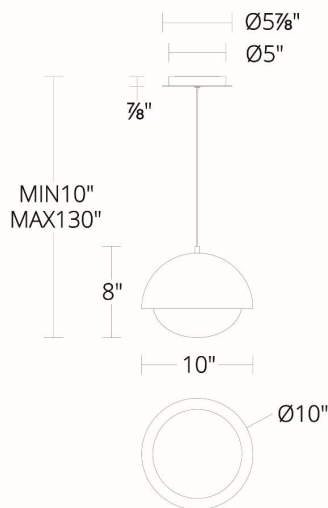

WAC LIGHTING

Dome

Mini Pendant 3000K

Fixture Type: _____

Catalog Number: _____

Project: _____

Location: _____

Model & Size	Color Temp	Finish	LED Watts	LED Lumens	Delivered Lumens
PD-37310 10"	3000K	BK/GO Black/Gold	8W	658	394

Example: **PD-37310-BK/GO**

For custom requests please contact customs@wacighting.com

DESCRIPTION

Half dark, half bright. An opaque dome shade tops a glowing sphere of light.

FEATURES

- Downlight with black exterior and gold interior
- Layered acrylic shade with etched interior and clear exterior
- Low profile, adjustable powered aircraft cables for an ultra-clean look with matching color
- Spin-on round canopy with minimal hardware
- Driver concealed within the canopy
- 5 year warranty

REPLACEMENT PARTS

RPL-GLA-37310 - Glass

FINISHES:

Black/Gold

LINE DRAWING:

PD-37310