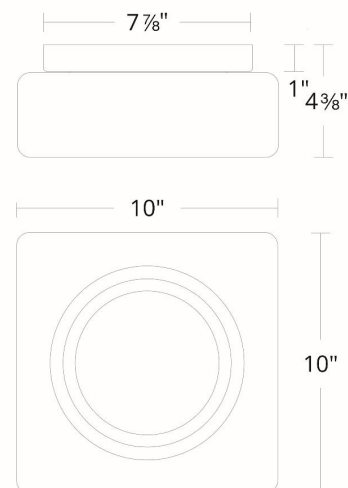

WAC LIGHTING

Cuboid

Outdoor Ceiling Mount

Fixture Type: _____

Catalog Number: _____

Project: _____

Location: _____

Model & Size	Color Temp	Finish	LED Watts	LED Lumens	Delivered Lumens
FM-W71310 10"	3000K	BK Black	11W	800	369
	3500K		11W	800	369
	4000K		11W	800	369

Example: **FM-W71310-40-BK**

For custom requests please contact customs@wacighting.com

DESCRIPTION

Circle in the square. Uniquely patterned hammered glass creates a captivating play of shadow and light.

FEATURES

REPLACEMENT PARTS

RPL-GLA-71310 - Glass

FINISHES:

Black

LINE DRAWING:

FM-W71310