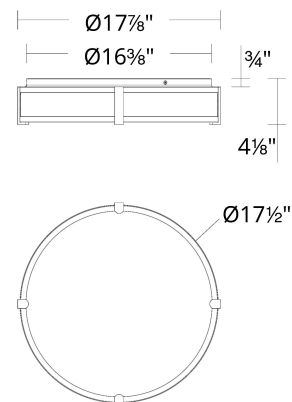

REPLACEMENT PARTS

- RPL-DIF-27218 - Bottom Diffuser
- HDW-SY22-CE - Hardware Pack

FINISHES:

Aged Brass Black

LINE DRAWING:

FM-27218