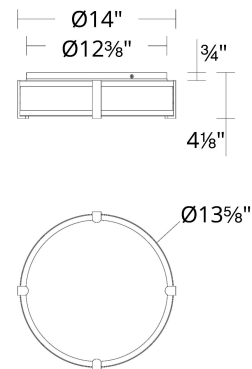

LINE DRAWING: