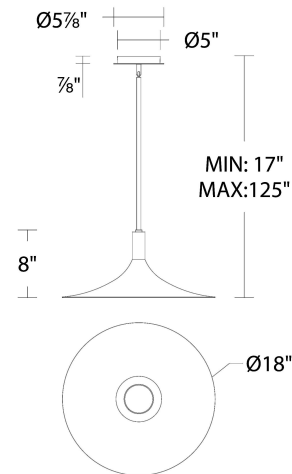

WAC LIGHTING

Fixture Type: _____

Catalog Number: _____

Project: _____

Location: _____

Cochere

Pendant 3000K

Model & Size	Color Temp & CRI	Finish	Watt	LED Lumens	Delivered Lumens
PD-97218 18"	3000K 90	BK/GO/AB Black/Gold/Aged Brass	15W	1500	907

Example: **PD-97218-BK/GO/AB**

For custom requests please contact customs@wacighting.com

FEATURES

- Three 12" and one 6" downrods included (additional downrods available)
- Spin-on round canopy with minimal hardware
- May be mounted on a sloped ceiling
- Driver concealed within the canopy
- 5 Year warranty

REPLACEMENT PARTS

- RPL-ROD-IN06-LDAB - 6" rod
- RPL-ROD-IN12-LDAB - 12" rod
- HDW-LG22-CE - Hardware Pack

FINISHES:

Black/Gold/
Aged Brass

LINE DRAWING:

PD-97218