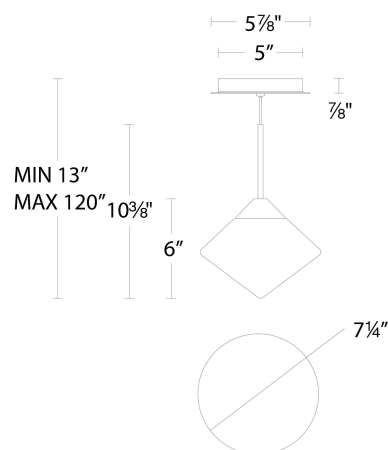

Fixture Type: _____

Catalog Number: _____

Project: _____

Location: _____

Chrysalis

Mini Pendant 3000K

Model & Size	Color Temp & CRI	Finish	Watt	LED Lumens	Delivered Lumens
PD-91207 7"	3000K 90	BK Black BN Brushed Nickel	5W	312	216

SPECIFICATIONS

Color Temp:	3000K
Input:	120/277 VAC,50/60Hz
CRI:	90
Dimming:	ELV: 100-10% ,TRIAC: 100-10%
Rated Life:	50000 Hours
Standards:	ETL, cETL,Title 24 JA8-2019 Compliant Damp Location Listed
Construction:	Aluminum body, wispy opal glass diffuser

FINISHES:

LINE DRAWING:

PD-91207