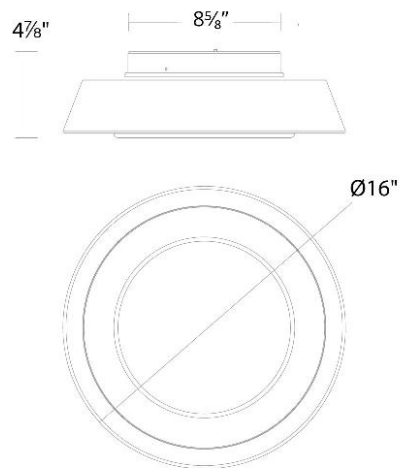

SPECIFICATIONS

Color Temp:	3000K,2700K,4000K,3500K
Input:	120 VAC,50/60Hz
CRI:	90
Dimming:	ELV: 100-10% ,TRIAC: 100-5%
Rated Life:	50000 Hours
Standards:	ETL, cETL Dry Location Listed
Construction:	Aluminum body, fabric and glass diffuser

FINISHES:

Black

White

LINE DRAWING:

FM-49416