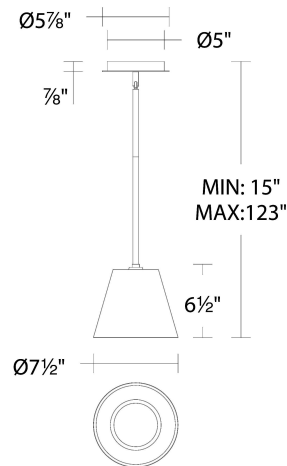

WAC LIGHTING

Fixture Type: _____

Catalog Number: _____

Project: _____

Location: _____

Chandra

Mini Pendant 3000K

Model & Size	Color Temp & CRI	Finish	Watt	LED Lumens	Delivered Lumens
PD-87208 8"	3000K 90	BK Black BN Brushed Nickel	15W	958	382

FINISHES:

REPLACEMENT PARTS

- RPL-GLA-87208 - Glass
- RPL-ROD-IN06-LDBK - 6" rod
- RPL-ROD-IN06-LDBN2 - 6" rod
- RPL-ROD-IN12-LDBK - 12" rod
- RPL-ROD-IN12-LDBN2 - 12" rod
- HDW-LG22-CE - Hardware Pack

LINE DRAWING: