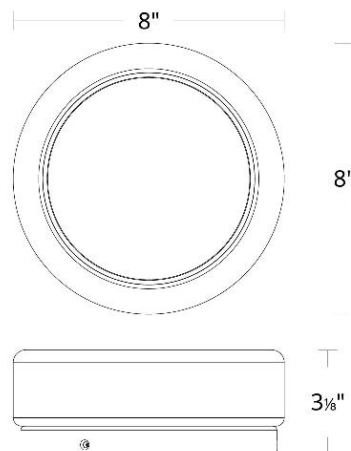

SPECIFICATIONS

Color Temp:	4000K,2700K,3500K,3000K
Input:	120 VAC,50/60Hz
CRI:	90
Dimming:	ELV: 100-10% ,TRIAC: 100-5%
Rated Life:	54000 Hours
Mounting:	Can be mounted on ceiling or wall in all orientations
Standards:	ETL, cETL,Title 24 JA8 Compliant Damp Location Listed
Construction:	Aluminum spun body with etched acrylic diffuser

FINISHES:

Brushed
Nickel

LINE DRAWING:

FM-95408