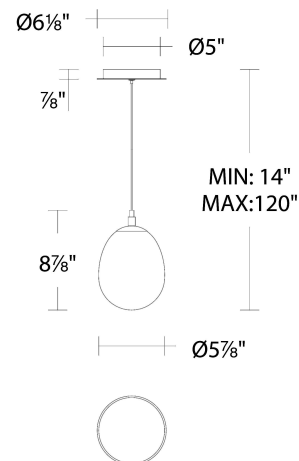

WAC LIGHTING

Fixture Type: _____

Catalog Number: _____

Project: _____

Location: _____

Bolla

Mini Pendant 3000K

Model & Size	Color Temp & CRI	Finish	Watt	LED Lumens	Delivered Lumens
PD-67209 09"	3000K 90	CH Chrome	8W	950	564

SPECIFICATIONS

Color Temp:	3000K
Input:	120/277 VAC,50/60Hz
CRI:	90
Dimming:	ELV: 100-10% ,TRIAC: 100-10%
Rated Life:	50000 Hours
Standards:	ETL, cETL,Title 24 JA8-2019 Compliant Damp Location Listed
Construction:	Iron body, etched acrylic and glass diffuser

REPLACEMENT PARTS

- RPL-GLA-67209 - Glass
- HDW-HY22-CE - Hardware Pack

FINISHES:

Chrome

LINE DRAWING:

PD-67209