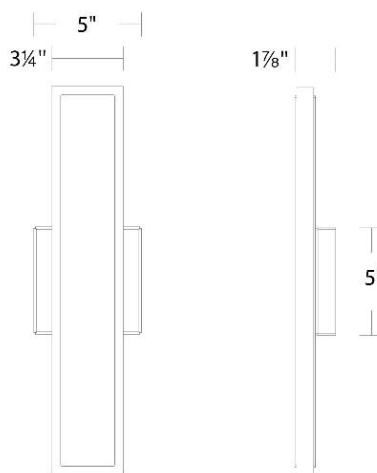

WAC LIGHTING

Bastone

Outdoor Wall Sconce 4CCT

Fixture Type: _____

Catalog Number: _____

Project: _____

Location: _____

Model & Size	Color Temp	Finish	LED Watts	LED Lumens	Delivered Lumens
WS-W99418 18"	2700K	BK Black	30 W	1287	1066
	3000K		30 W	1287	1066
	3500K		30 W	1287	1066
	4000K		30 W	1287	1066

FINISHES:

Black

LINE DRAWING:

WS-W99418