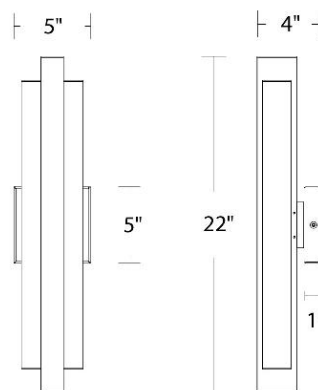

Example: **WS-W57422-40-BK**

For custom requests please contact customs@wacighting.com

DESCRIPTION

In a deceptively simple design, two substantial rectangles intersect. Bright LED illumination is delivered from the bottom and back of this minimalist light, creating an arresting pattern on the wall.

FINISHES:

Black

LINE DRAWING:

WS-W57422