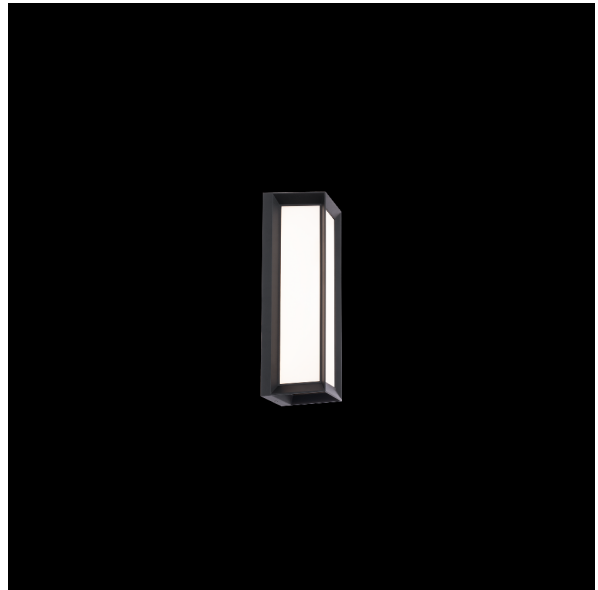

WAC LIGHTING

Argo

Outdoor Wall Sconce 3000K

Fixture Type: _____

Catalog Number: _____

Project: _____

Location: _____

Model & Size	Color Temp	Finish	LED Watts	LED Lumens	Delivered Lumens
WS-W39316 16"	3000K	BK Black	30W	4310	2009

Example: **WS-W39316-BK**

For custom requests please contact customs@wacighting.com

DESCRIPTION

Squarely there. A harmonious outline capturing etched diffusers shining with a uniform glow.

FEATURES

- Illumination on five sides with acrylic diffuser
- ACLED driverless technology
- 5 year warranty

SPECIFICATIONS

Color Temp:	3000K
Input:	120 VAC,50/60Hz
CRI:	90
Dimming:	ELV: 100-5% ,TRIAC: 100-10%
Rated Life:	60000 Hours
Mounting:	Can be mounted on ceiling or wall in all orientations
Standards:	ETL, cETL,IP65,Title 24 JA8 Compliant
	Wet Location Listed
Construction:	Aluminum body with PC diffuser