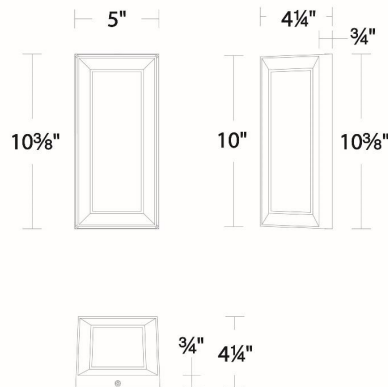

LINE DRAWING: