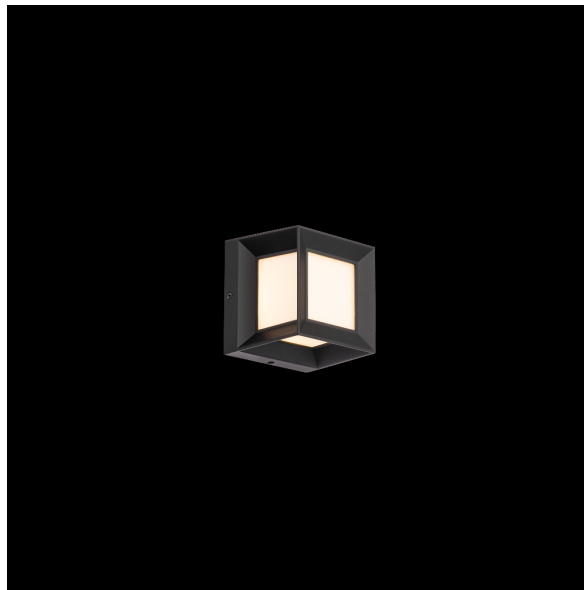

WAC LIGHTING

Argo

Outdoor Wall Sconce 3000K

Fixture Type: _____

Catalog Number: _____

Project: _____

Location: _____

Model & Size	Color Temp	Finish	LED Watts	LED Lumens	Delivered Lumens
WS-W39305 5"	3000K	BK Black	10W	950	443

SPECIFICATIONS

Color Temp:	3000K
Input:	120 VAC,50/60Hz
CRI:	90
Dimming:	ELV: 100-5% ,TRIAC: 100-10%
Rated Life:	60000 Hours
Mounting:	Can be mounted on ceiling or wall in all orientations
Standards:	ETL, cETL,IP65,Title 24 JA8 Compliant
	Wet Location Listed
Construction:	Aluminum body with PC diffuser