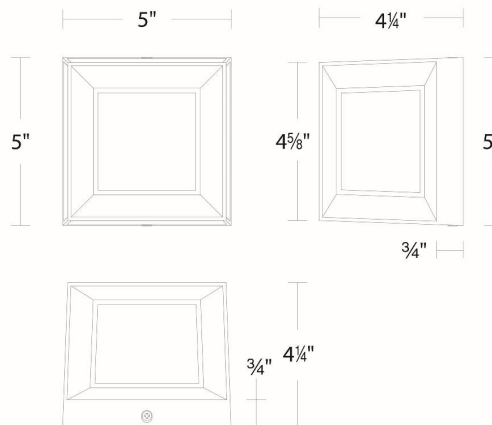

LINE DRAWING: