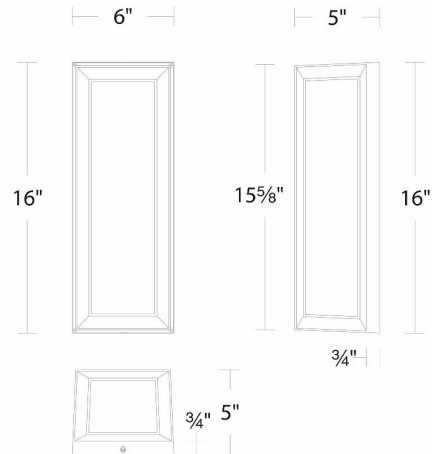

FINISHES:

Black

LINE DRAWING:

WS-W39316