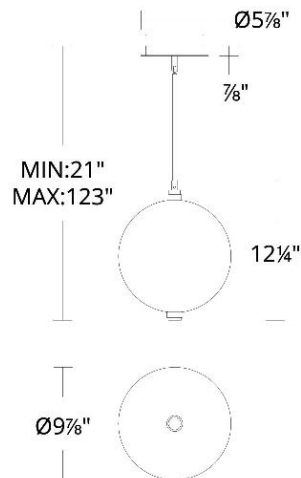

WAC LIGHTING

Anakin

Mini Pendant 3000K

Fixture Type: _____

Catalog Number: _____

Project: _____

Location: _____

Model & Size	Color Temp	Finish	LED Watts	LED Lumens	Delivered Lumens
PD-51410 10"	3000K	BK Black	5 W	300	254

Example: **PD-51410-BK**

For custom requests please contact customs@wacighting.com

DESCRIPTION

Clearly fascinating. A transparent tube of LED light providing dramatic illumination.

FEATURES

- New LED filament technology
- Three 12" and one 6" downrods included (additional downrods available)
- May be mounted on a sloped ceiling
- Spin-on round canopy with minimal hardware
- Driver concealed within the canopy

FINISHES:

Black

LINE DRAWING:

PD-51410