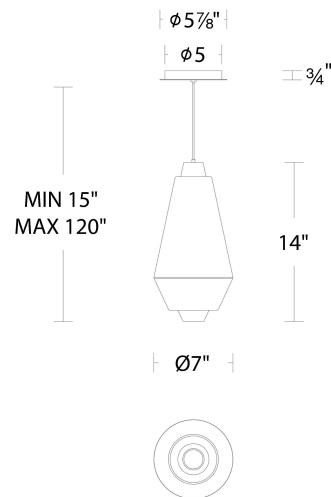

#### REPLACEMENT PARTS

RPL-GLA-39214 - Glass

#### LINE DRAWING:

PD-39214