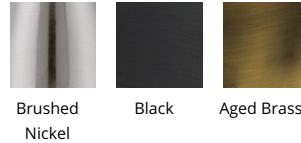

#### SPECIFICATIONS

Color Temp:	3000K
Input:	120/277 VAC,50/60Hz
CRI:	90
Dimming:	ELV: 100-10% ,TRIAC: 100-10%
Rated Life:	50000 Hours
Standards:	ETL, cETL, Title 24 JA8-2019 Compliant Damp Location Listed
Construction:	Aluminum body, opal glass diffuser

#### REPLACEMENT PARTS

RPL-GLA-39214 - Glass

#### FINISHES:

Brushed Nickel      Black      Aged Brass