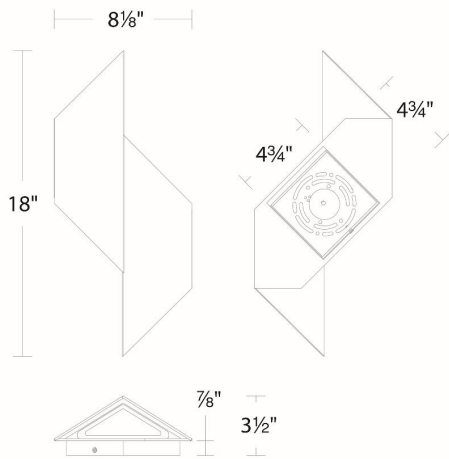

SPECIFICATIONS

| | |
|----------------------|--|
| Color Temp: | 3000K,3500K,4000K |
| Input: | 120/277 VAC,50/60Hz |
| CRI: | 90 |
| Dimming: | ELV: 100-10% |
| Rated Life: | 52000 Hours |
| Mounting: | Can be mounted on wall vertically or upside down |
| Standards: | ETL, cETL,IP65 |
| | Wet Location Listed |
| Construction: | Aluminum body with glass diffuser |

FINISHES:

Black

LINE DRAWING:

WS-W47318