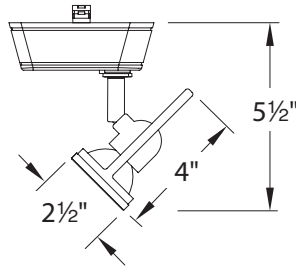

DUNE – model: 826
120V Track MR16 Luminaire

WAC LIGHTING
Responsible Lighting®

Fixture Type:

Catalog Number:

Project: _____

Location: _____

PRODUCT DESCRIPTION

Low Voltage luminaire with die-cast aluminum construction, 350° horizontal rotation and 90° vertical tilt for flexible aiming options.

FEATURES

- Available with LED lamp option
- 350° horizontal rotation and 90° vertical tilt
- Loop back aiming arm for simple adjustments
- Screw on lens cap
- Clear lens included
- Dimmable
- 5 year fixture warranty/3 year LED lamp warranty

SPECIFICATIONS

Construction: Die-cast aluminum fixture with polycarbonate track adapter. Heat resistant rubber grips over rear socket assemblies. Ceramic bi-pin sockets.

Finish: Powder coated Black (BK), White (WT), and Electroplated Brushed Nickel (BN).

Transformer: 12V ; 1W minimum load.

Lamp: 826 model uses a 12V MR16, 50W max lamp (not included).
826L model uses 12V MR16, 75W max (not included).
826LED model uses a 12V, 9W MR16 LED lamp (included).
490 lumens, 3000K CCT, 50,000 hour rated life, CRI: 90.

Dimming: With electronic low voltage (ELV) dimmer, LED lamp dims to 15%; Halogen lamp dims to 1%.

Standards: UL & CUL Listed.

ORDER NUMBER

System	Model #	Power	Lamp	Finish
LHT L Track	826LED	9W	LED	BK Black
HHT H Track	826	50W	Halogen	BN Brushed Nickel
JHT J/J2 Track	826L	75W	Halogen	WT White