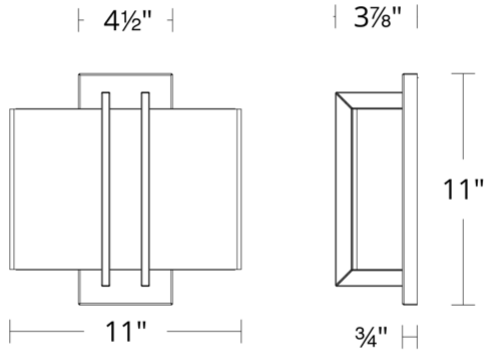

**REPLACEMENT PARTS**

- RPL-SHA-26111 - Fabric Shade
- RPL-DIF-26111 - Diffuser

WS-26111

Model & Size	Color Temp	Finish	LED Watts	LED Lumens	Delivered Lumens
WS-26111 11"	2700K	AB Aged Brass	15.8W	1000	597
	2700K	BN Brushed Nickel	15.8W	1000	597
	3000K	AB Aged Brass	15.8W	1000	679
	3000K	BN Brushed Nickel	15.8W	1000	679
	3500K	AB Aged Brass	15.8W	1000	651
	3500K	BN Brushed Nickel	15.8W	1000	651