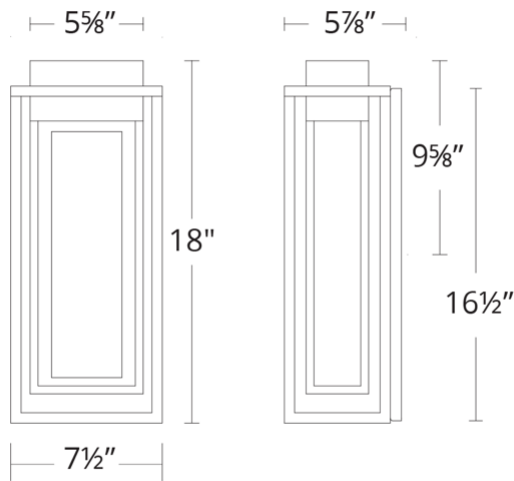

WS-W57018

Model & Size	Color Temp	Finish	LED Watts	LED Lumens	Delivered Lumens
WS-W57018 18"	3000K	BK/AB Black & Aged Brass	7.9W	600	217

Example: **WS-W57018-BK/AB**

For custom requests please contact [customs@modernforms.com](mailto:customs@modernforms.com)