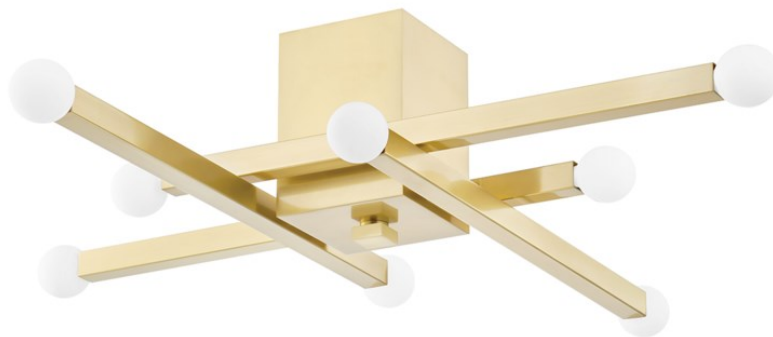

DONA

H463508-AGB

FINISHES

Aged Brass (AGB)

Polished Nickel (PN)

DIMENSIONS

Height 7.00"

Width/Diameter 32.00"

Minimum Height 0.00"

Maximum Height 0.00"

Canopy/Backplate 0.00"

Hanging Type

Weight 8.00lb

GLASS/SHADES

Material

Attachment

Color

LAMPING/ELECTRICAL

Bulb 1

Bulb Included No

Socket Type E12 Candelabra Base

Wattage 4w

Voltage 120 VAC

SHIPPING