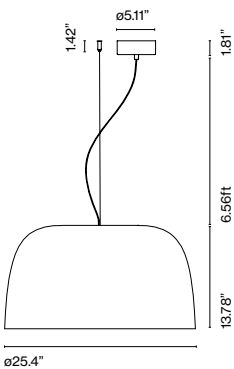

Djembé

Joan Gaspar

marset

Djembé 42.21

Djembé 42.28

Djembé 65.23

Djembé 65.35

Djembé 65.45

Djembé 42
LED SMD 19W
700mA 2700K CRI90
42.21
Delivered lumens - 955lm
42.28
Delivered lumens - 925lm (included)

Triac phase control dimmer
(Only 120V only)
0-10v (120-277V)

Djembé 65
LED SMD 26W
700mA 2700K CRI90
65.23
Delivered lumens - 1843lm
65.35
Delivered lumens - 1845lm
65.45
Delivered lumens - 11770lm (included)