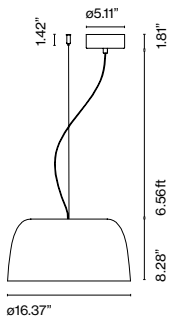

Djembé

Joan Gaspar

marset

Djembé 42.21

Djembé 42.28

Djembé 65.23

Djembé 65.35

Djembé 65.45

Djembé 42
LED SMD 19W
700mA 2700K CRI90
42.21
Delivered lumens - 955lm
42.28
Delivered lumens - 925lm (included)

Triac phase control dimmer
(Only 120V only)
0-10v (120-277V)

Djembé 65
LED SMD 26W
700mA 2700K CRI90
65.23
Delivered lumens - 1843lm
65.35
Delivered lumens - 1845lm
65.45
Delivered lumens - 11770lm (included)