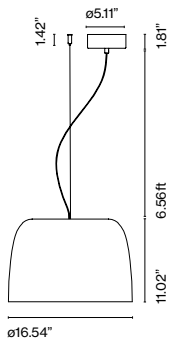

Djembé

Joan Gaspar

marset

Djembé 42.21

Djembé 42.28

Djembé 65.23

Djembé 65.35

Djembé 65.45

Djembé 42
LED SMD 19W
700mA 2700K CRI90
42.21
Delivered lumens - 955lm
42.28
Delivered lumens - 925lm (included)

Triac phase control dimmer
(Only 120V only)
0-10v (120-277V)

Djembé 65
LED SMD 26W
700mA 2700K CRI90
65.23
Delivered lumens - 1843lm
65.35
Delivered lumens - 1845lm
65.45
Delivered lumens - 11770lm (included)