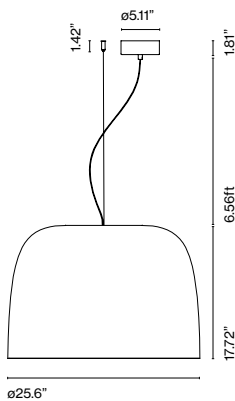

Djembé

Joan Gaspar

marset

Djembé 42.21

Djembé 42.28

Djembé 65.23

Djembé 65.35

Djembé 65.45

Djembé 42
LED SMD 19W
700mA 2700K CRI90
42.21
Delivered lumens - 955lm
42.28
Delivered lumens - 925lm (included)

Triac phase control dimmer
(Only 120V only)
0-10v (120-277V)

Djembé 65
LED SMD 26W
700mA 2700K CRI90
65.23
Delivered lumens - 1843lm
65.35
Delivered lumens - 1845lm
65.45
Delivered lumens - 11770lm (included)