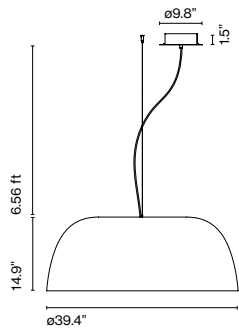

Djembé 100.38

Djembé 100.38
LED SMD 35W 1050mA
2700K CRI 90
Source lumens 4290lm
(included)

Dual dimming driver:
Triac (120V only)
or 0-10v (120-277V)

3000K available upon request

Black electrical cord

Shade made of bi-injected rotary moulded polyethylene: stone texture on the outer part and smooth satin white on the inner part of the fixture. Diffuser in lacquered grey aluminum.

- White (RAL 1013)
- Grey (RAL 7022)
- Red (RAL 3011)
- Blue sky

Dry locations only

- [Download](#) Assembly instructions
- [Download](#) 2D
- [Download](#) 3D
- [Download](#) Photometric data

⚠WARNING. California Proposition 65 Warning for California Consumers. This product can expose you to chemicals including wood dust and lead which are known to the State of California to cause cancer or birth defects or other reproductive harm. For more information go to www.P65Warnings.ca.gov

marsetusa@marset.com