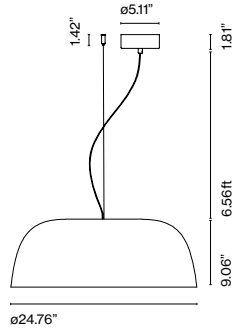

Djembé

Joan Gaspar

marset

Djembé 42.21

Djembé 42.28

Djembé 65.23

Djembé 65.35

Djembé 65.45

Djembé 42
LED SMD 19W
700mA 2700K CRI90
42.21
Delivered lumens - 955lm
42.28
Delivered lumens - 925lm (included)

Triac phase control dimmer
(Only 120V only)
0-10v (120-277V)

Djembé 65
LED SMD 26W
700mA 2700K CRI90
65.23
Delivered lumens - 1843lm
65.35
Delivered lumens - 1845lm
65.45
Delivered lumens - 11770lm (included)