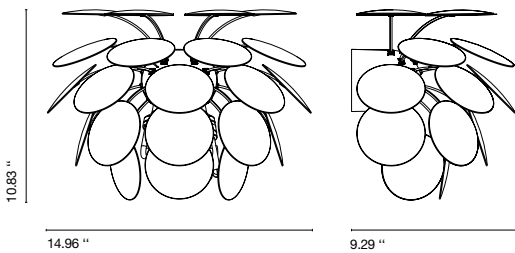

Discocó

Christophe Mathieu

marset

Discocó A

21 opaque discs made in moulded ABS. Chromed semi-sphere.

Discocó A

☐ 2x E12 LED TYPE G16.5 5W

120 V - 60 Hz

- White (Ral 9003)
- Matte grey (Ral 7037)
- Matte beige (Ral 1001)
- Black - Gold (Ral 9004-Gold)

Dry locations only

- [Download](#) Assembly Instructions
- [Download](#) 2D
- [Download](#) 3D

Range

⚠ WARNING. California Proposition 65 Warning for California Consumers. This product can expose you to chemicals including wood dust and lead which are known to the State of California to cause cancer or birth defects or other reproductive harm. For more information go to www.P65Warnings.ca.gov