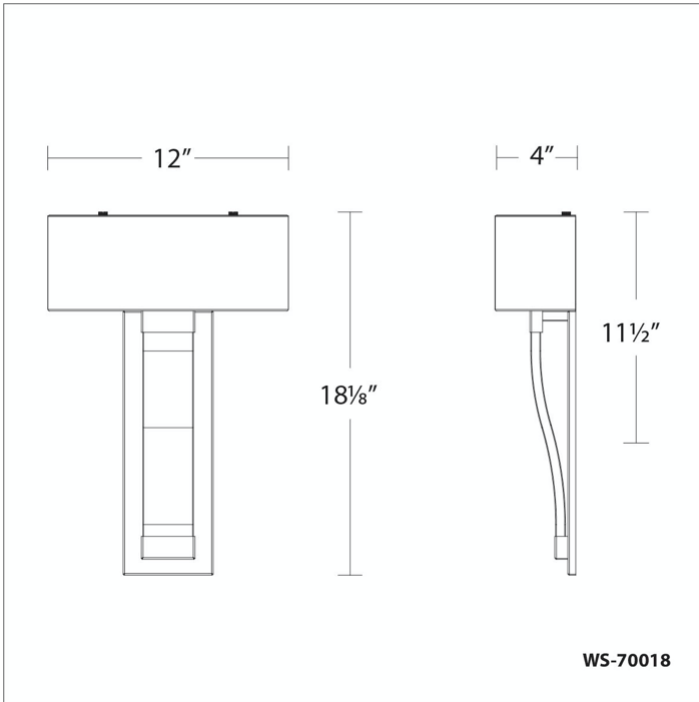

Project:

Location:

Fixture Type:

Catalog Number:

AVAILABLE FINISHES:

Diplomat

WS-70018

PRODUCT DESCRIPTION

Easy elegance and simply tailored. A rectangular fabric shade atop a wave of softly illuminated lightguide. Uptown and sleekly finished to fit in with poise.

FEATURES

- Driver concealed within the canopy
- Light is evenly diffused through fabric shade and etched acrylic post

SPECIFICATIONS

Rated Life	54000 Hours
Standards	ETL, cETL, Dry Location Listed, Title 24 JA8: 2019 Compliant
Input	120-277V, 50/60Hz
Dimming	ELV, 0-10V, TRIAC
Color Temp	3000K
CRI	90
Construction	Aluminum body with fabric and acrylic diffuser

REPLACEMENT PARTS

- RPL-GLA-70018 - Glass
- RPL-SHA-70018 - Shade

Model & Size	Color Temp	Finish	LED Watts	LED Lumens	Delivered Lumens
WS-70018 18"	3000K	AB Aged Brass	19.4W	945	827

Example: **WS-70018-AB**