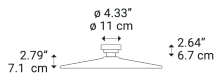

Vinyl Model Vinyl large

Its dynamic design makes this decorative lamp perfect for public spaces.
Spin the vinyl and enjoy the light!

Vinyl large

Light source

LED G30
Medium Base
1 max 25 W

Structure: Metal

-  Black
-  Black

Diffuser: Metal

-  Silver
-  Deep Black

Code

50842 4100U

50842 2900U

Net weight: 3.97 lbs

Parcels: 2