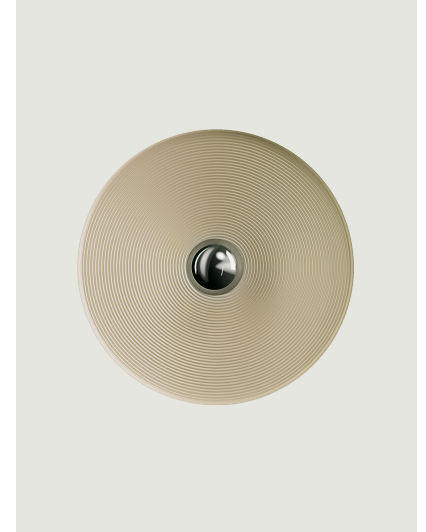

Vinyl Model Vinyl large

Its dynamic design makes this decorative lamp perfect for public spaces.
Spin the vinyl and enjoy the light!

Vinyl large

Light source

LED G30
Medium Base
1 max 25 W

Structure: Metal

-  Black
-  Black

Diffuser: Metal

-  Silver
-  Deep Black

Code

50842 4100U

50842 2900U

Net weight: 3.97 lbs

Parcels: 2