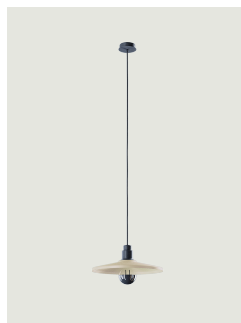

Vinyl Model Vinyl small

Its dynamic design makes this decorative lamp perfect for public spaces.
Spin the vinyl and enjoy the light!

| Vinyl small | Light source | Structure: Metal | Diffuser: Metal | Code |
|---|----------------------------------|--|--|--|
|   | LED Medium Base 1 max 25 W | <ul style="list-style-type: none"> Black Black | <ul style="list-style-type: none"> Silver Deep Black | <ul style="list-style-type: none"> 50841 4100U 50841 2900U |

Net weight: 1.83 lbs

Parcels: 2

IP20

Energy Saving

Dim

Options of Vinyl

Vinyl small

Vinyl large