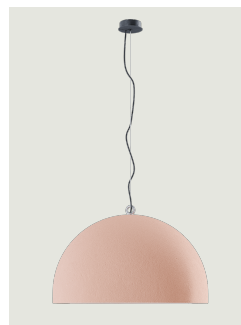

Urban Concrete 80