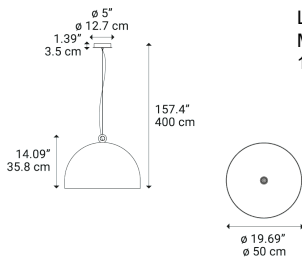

### Light source

LED G30  
Medium Base  
1 max 25 W