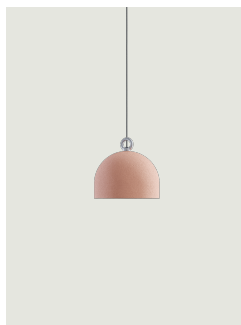

Options of Urban Concrete

Urban Concrete 25