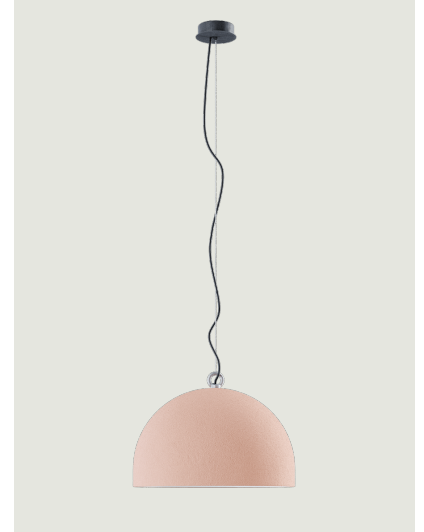

## Urban Concrete Model Urban Concrete 50

Thanks to the contrast between the three cement finishes – *soft gray*, *tough gray* and *pink dust* – and the pure white of the diffuser’s internal surface, Urban Concrete gives a touch of material appeal and sophistication to any interior.

### Light source

LED G30  
Medium Base  
1 max 25 W

### Inside diffuser: Metal

- White
- White
- White

### Outside diffuser: Metal

- Pink Dust
- Tough Gray
- Soft Gray