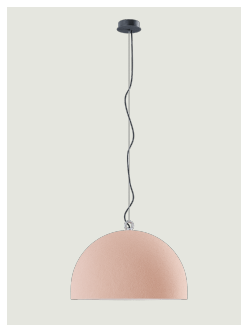

Urban Concrete 60