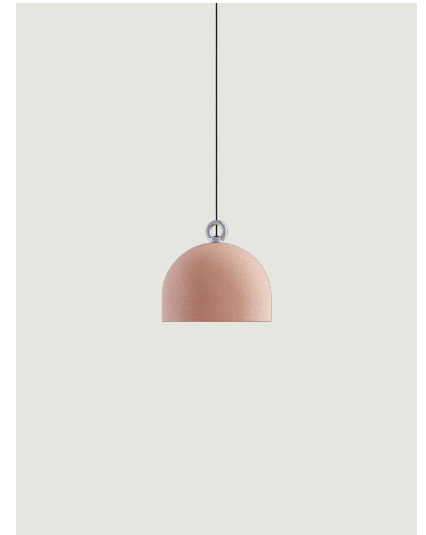

Urban Concrete Model Urban Concrete 25

Thanks to the contrast between the three cement finishes – *soft gray*, *tough gray* and *pink dust* – and the pure white of the diffuser’s internal surface, Urban Concrete gives a touch of material appeal and sophistication to any interior.

Urban Concrete 25	Light source	Inside diffuser: Metal	Outside diffuser: Metal	Code
	LED Medium Base 1 max 25 W	White	Pink Dust	50210 6100U
		White	Tough Gray	50210 3100U
		White	Soft Gray	50210 3000U

Net weight: 3.20 lbs Parcels: 1