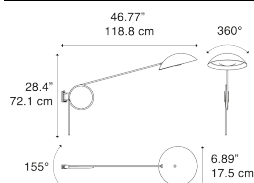

Spring Model Spring Medium Wall

Spring is an arm lamp that reinterprets a classic with a contemporary twist and an added lifestyle touch.

Spring Medium Wall

Light source

LED E26
1 x 25 W

Structure: Metal

● Deep Black

Code

51451 2000U

Net weight: 5.51 lbs

Parcels: 1

IP20

Energy Saving

ERC

Options of Spring