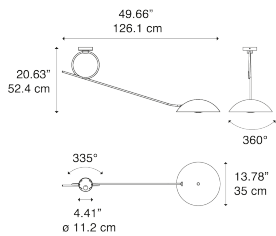

Spring Model Spring Ceiling

Spring is an arm lamp that reinterprets a classic with a contemporary twist and an added lifestyle touch.

Spring Ceiling

Light source

LED E26
1 x 25 W

Structure: Metal

 Deep Black

Code

51431 2000U

Net weight: 5.07 lbs

Parcels: 1

IP20

Energy Saving 

ERC

Options of Spring