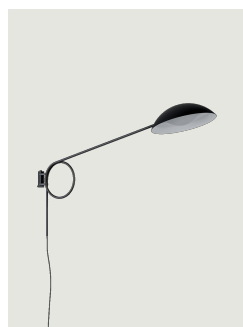

Spring Model Spring Ceiling

Spring is an arm lamp that reinterprets a classic with a contemporary twist and an added lifestyle touch.

Spring Ceiling

Light source

LED E26
1 x 25 W

Structure: Metal

 Deep Black

Code

51431 2000U

Net weight: 5.07 lbs

Parcels: 1

IP20

Energy Saving 

ERC

Options of Spring

Spring Medium Wall

Spring Large Wall