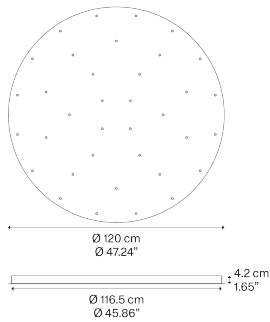

36 Lights - Low Voltage