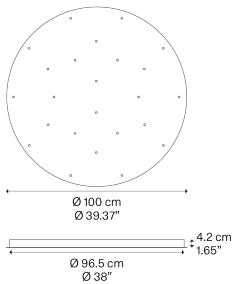

24 Lights - Low Voltage