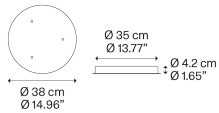

3 Lights

System

Cluster System

Structure: Metal

Code

Matte White – 9010

R04L03 1000U

Matte Black – 9005

R04L03 2000U

Net weight: 7.83 lbs

Parcels: 1

IP20