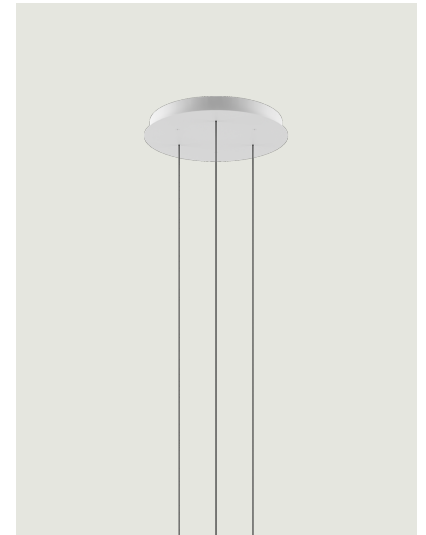

Round Cluster System

Model 3 Lights

Lodes's multiple round canopy (*Round Cluster System*) is a circular system for hanging suspension lights from the ceiling. It is a decorative element fitted with a variable but predefined number of holes and used to create more or less compact clusters of light fixtures based on the type of space and ceiling.

3 Lights

System

Cluster System

Structure: Metal

Code

Matte White – 9010

R04L03 1000U

Matte Black – 9005

R04L03 2000U

Net weight: 7.83 lbs

Parcels: 1

IP20

Options of Round Cluster System

5 Lights

7 Lights

9 Lights