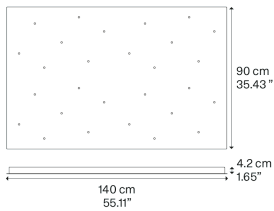

28 Lights

System

Cluster System

Structure: Metal

Matte White – 9010

Matte Black – 9005

Code

R05L28 1000U

R05L28 2000U

Net weight: 68.56 lbs

Parcels: 1

IP20