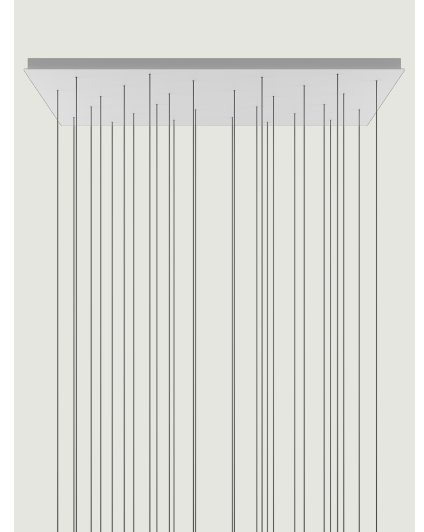

Rectangular Cluster System Model 28 Lights

Lodes's multiple rectangular canopy (*Rectangular Cluster System*) is a ceiling suspension system in the form of a parallelepiped. It is a decorative element fitted with a variable but predefined number of holes and used to create more or less large compositions which offer different hanging possibilities based on the type of space and ceiling.

28 Lights

System

Cluster System

Structure: Metal

Matte White – 9010

Matte Black – 9005

Code

R05L28 1000U

R05L28 2000U

Net weight: 68.56 lbs

Parcels: 1

IP20

Options of Rectangular Cluster System

7 Lights

14 Lights

7 Lights - Low Voltage