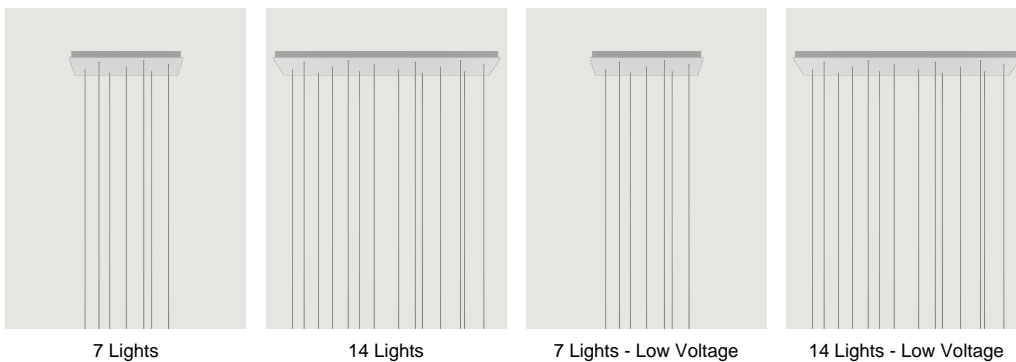

Rectangular Cluster System Model 28 Lights

Lodes's multiple rectangular canopy (*Rectangular Cluster System*) is a ceiling suspension system in the form of a parallelepiped. It is a decorative element fitted with a variable but predefined number of holes and used to create more or less large compositions which offer different hanging possibilities based on the type of space and ceiling.

28 Lights

System

Cluster System

Structure: Metal

Matte White – 9010

Matte Black – 9005

Code

R05L28 1000U

R05L28 2000U

Net weight: 68.56 lbs

Parcels: 1

IP20

Options of Rectangular Cluster System

7 Lights

14 Lights

7 Lights - Low Voltage