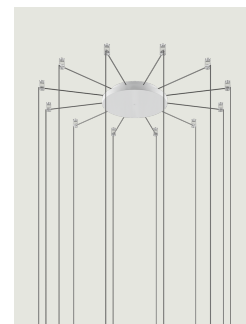

### Model Up to 28 Lights Radial

Lodes's radial system is an innovative structure which allows to manage different individual suspension cables separately starting from one canopy. This system is, therefore, useful for building multiple ceiling or wall compositions with an unusual shape or to increase the potential of a single wall or ceiling light point. It also allows to efficiently and elegantly illuminate irregular ceilings or with beams.

### Options of Radial System

Up to 4 Lights Radial

Up to 12 Lights Radial

Up to 4 Lights Radial - Low  
voltage

Up to 12 Lights Radial - Low  
Voltage