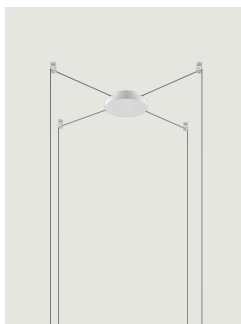

### Model Up to 28 Lights Radial

Lodes's radial system is an innovative structure which allows to manage different individual suspension cables separately starting from one canopy. This system is, therefore, useful for building multiple ceiling or wall compositions with an unusual shape or to increase the potential of a single wall or ceiling light point. It also allows to efficiently and elegantly illuminate irregular ceilings or with beams.

#### Structure: Metal

Matte White – 9010

Matte Black – 9005

### Options of Radial System

Up to 4 Lights Radial

Up to 12 Lights Radial

Up to 4 Lights Radial - Low  
voltage

Up to 12 Lights Radial - Low  
Voltage