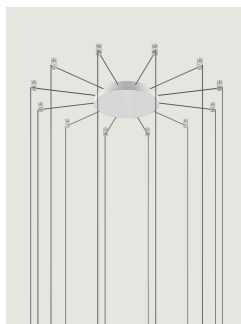

### Model Up to 28 Lights Radial

Lodes's radial system is an innovative structure which allows to manage different individual suspension cables separately starting from one canopy. This system is, therefore, useful for building multiple ceiling or wall compositions with an unusual shape or to increase the potential of a single wall or ceiling light point. It also allows to efficiently and elegantly illuminate irregular ceilings or with beams.

#### Structure: Metal

Matte White – 9010

Matte Black – 9005

### Options of Radial System

Up to 4 Lights Radial

Up to 12 Lights Radial

Up to 4 Lights Radial - Low  
voltage

Up to 12 Lights Radial - Low  
Voltage