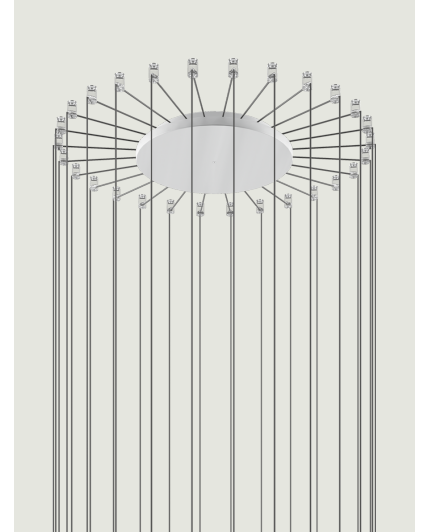

## Radial System

### Model Up to 28 Lights Radial

Lodes's radial system is an innovative structure which allows to manage different individual suspension cables separately starting from one canopy. This system is, therefore, useful for building multiple ceiling or wall compositions with an unusual shape or to increase the potential of a single wall or ceiling light point. It also allows to efficiently and elegantly illuminate irregular ceilings or with beams.

#### Up to 28 Lights Radial

#### Structure: Metal

Matte White – 9010

Matte Black – 9005