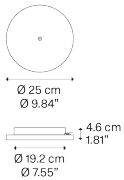

Up to 12 Lights Radial

Structure: Metal

Matte White – 9010

Matte Black – 9005

Code

R10L12 1000U

R10L12 2000U

Net weight: 2.31 lbs

Parcels: 1

IP20