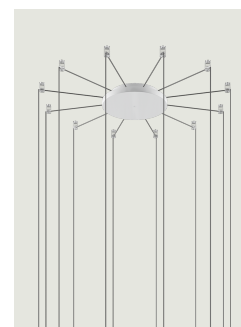

### Model Up to 12 Lights Radial

Lodes's radial system is an innovative structure which allows to manage different individual suspension cables separately starting from one canopy. This system is, therefore, useful for building multiple ceiling or wall compositions with an unusual shape or to increase the potential of a single wall or ceiling light point. It also allows to efficiently and elegantly illuminate irregular ceilings or with beams.

### Options of Radial System

Up to 4 Lights Radial

Up to 28 Lights Radial

Up to 4 Lights Radial - Low  
voltage

Up to 12 Lights Radial - Low  
Voltage