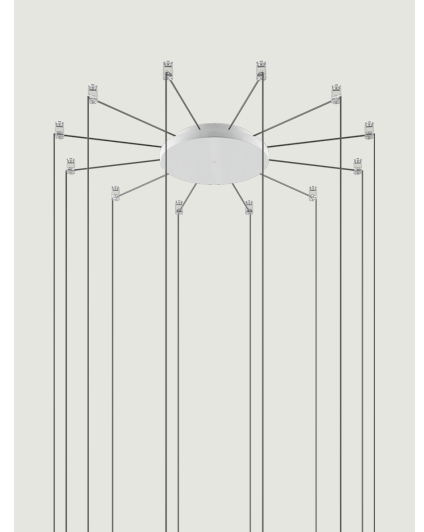

## Radial System

### Model Up to 12 Lights Radial

Lodes's radial system is an innovative structure which allows to manage different individual suspension cables separately starting from one canopy. This system is, therefore, useful for building multiple ceiling or wall compositions with an unusual shape or to increase the potential of a single wall or ceiling light point. It also allows to efficiently and elegantly illuminate irregular ceilings or with beams.

#### Up to 12 Lights Radial

#### Structure: Metal

Matte White – 9010

Matte Black – 9005