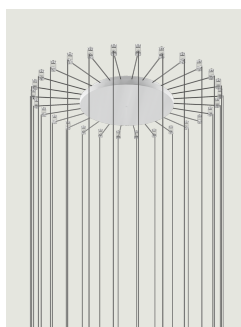

### Model Up to 12 Lights Radial

Lodes's radial system is an innovative structure which allows to manage different individual suspension cables separately starting from one canopy. This system is, therefore, useful for building multiple ceiling or wall compositions with an unusual shape or to increase the potential of a single wall or ceiling light point. It also allows to efficiently and elegantly illuminate irregular ceilings or with beams.

#### Structure: Metal

Matte White – 9010

Matte Black – 9005

### Options of Radial System

Up to 4 Lights Radial

Up to 28 Lights Radial

Up to 4 Lights Radial - Low  
voltage

Up to 12 Lights Radial - Low  
Voltage