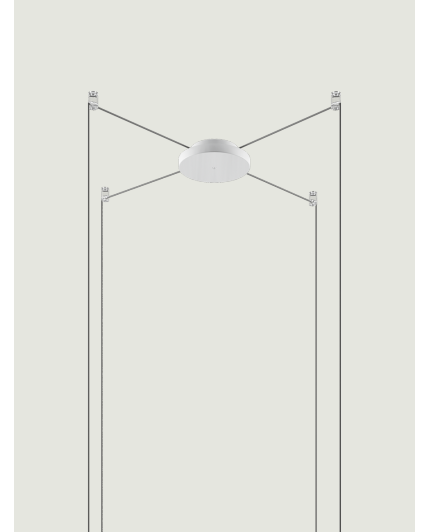

Radial System

Model Up to 4 Lights Radial

Lodes's radial system is an innovative structure which allows to manage different individual suspension cables separately starting from one canopy. This system is, therefore, useful for building multiple ceiling or wall compositions with an unusual shape or to increase the potential of a single wall or ceiling light point. It also allows to efficiently and elegantly illuminate irregular ceilings or with beams.

Up to 4 Lights Radial

Structure: Metal

● Matte White – 9010

● Matte Black – 9005

Code

R10L04 1000U

R10L04 2000U

Net weight: 0.77 lbs