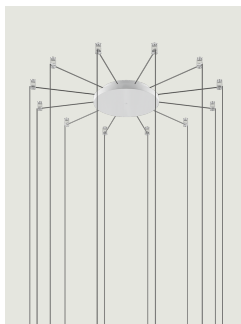

Radial System

Model Up to 4 Lights Radial

Lodes's radial system is an innovative structure which allows to manage different individual suspension cables separately starting from one canopy. This system is, therefore, useful for building multiple ceiling or wall compositions with an unusual shape or to increase the potential of a single wall or ceiling light point. It also allows to efficiently and elegantly illuminate irregular ceilings or with beams.

Up to 4 Lights Radial

Structure: Metal

● Matte White – 9010

● Matte Black – 9005

Code

R10L04 1000U

R10L04 2000U

Net weight: 0.77 lbs

Parcels: 1

IP20

Options of Radial System

Up to 12 Lights Radial

Up to 28 Lights Radial

Up to 4 Lights Radial - Low voltage

Up to 12 Lights Radial - Low Voltage