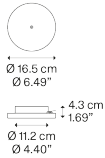

Up to 4 Lights Radial

Structure: Metal

● Matte White – 9010

● Matte Black – 9005

Code

R10L04 1000U

R10L04 2000U

Net weight: 0.77 lbs