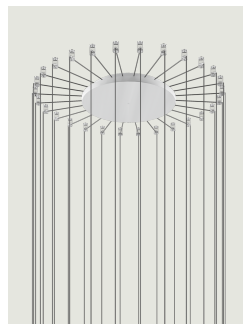

Radial System

Model Up to 4 Lights Radial

Lodes's radial system is an innovative structure which allows to manage different individual suspension cables separately starting from one canopy. This system is, therefore, useful for building multiple ceiling or wall compositions with an unusual shape or to increase the potential of a single wall or ceiling light point. It also allows to efficiently and elegantly illuminate irregular ceilings or with beams.

Up to 4 Lights Radial

Structure: Metal

● Matte White – 9010

● Matte Black – 9005

Code

R10L04 1000U

R10L04 2000U

Net weight: 0.77 lbs

Parcels: 1

IP20

Options of Radial System

Up to 12 Lights Radial

Up to 28 Lights Radial

Up to 4 Lights Radial - Low voltage

Up to 12 Lights Radial - Low Voltage