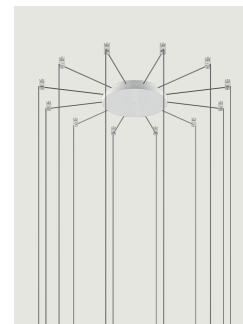

Radial System

Model Up to 4 Lights Radial

Lodes's radial system is an innovative structure which allows to manage different individual suspension cables separately starting from one canopy. This system is, therefore, useful for building multiple ceiling or wall compositions with an unusual shape or to increase the potential of a single wall or ceiling light point. It also allows to efficiently and elegantly illuminate irregular ceilings or with beams.

Up to 4 Lights Radial

Structure: Metal

● Matte White – 9010

● Matte Black – 9005

Code

R10L04 1000U

R10L04 2000U

Net weight: 0.77 lbs

Parcels: 1

IP20

Options of Radial System

Up to 12 Lights Radial

Up to 28 Lights Radial

Up to 4 Lights Radial - Low voltage

Up to 12 Lights Radial - Low Voltage