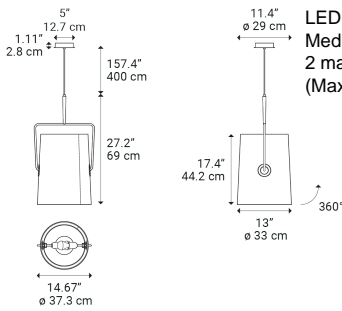

Fork Large

Light source

LED
Medium Base
2 max 25 W
(Max Ø 2,56")

Structure: Metal

- Ivory
- Ivory
- Anthracite
- Anthracite

Diffuser: Cotton-linen

- Ivory
- Gray
- Ivory
- Gray

Code

- 50520 5400U
- 50520 2600U
- 50520 5300U
- 50520 2500U

Net weight: 4.23 lbs

Parcels: 2

IP20

Energy Saving

Dim

Options of Fork

Fork small