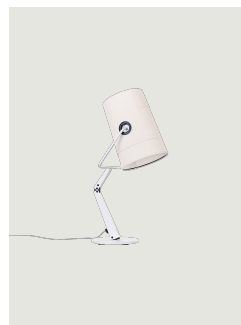

Fork

Model Fork Large

Just like when you turn on a lamp inside a camping tent, the light inside the diffuser highlights the patchwork structure and enhances the texture of the canvas with visible stitching as in jeans.

The linen cotton diffuser, available in ivory and gray, creates a warm and soft lighting effect. 360° adjustable thanks to the gunmetal colored brass eyelets in strong material contrast with the softness of the fabric, the diffuser allows the light beam to be directed at will.

Fork Large

Light source

LED
Medium Base
2 max 25 W
(Max Ø 2,56")

Structure: Metal

- Ivory
- Ivory
- Anthracite
- Anthracite

Diffuser: Cotton-linen

- Ivory
- Gray
- Ivory
- Gray

Code

- 50520 5400U
- 50520 2600U
- 50520 5300U
- 50520 2500U

Net weight: 4.23 lbs

Parcels: 2

IP20

Energy Saving

Dim

Options of Fork

Fork