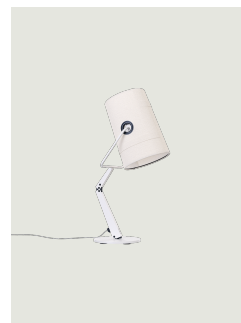

Fork

Model Fork

Just like when you turn on a lamp inside a camping tent, the light inside the diffuser highlights the patchwork structure and enhances the texture of the canvas with visible stitching as in jeans.

The linen cotton diffuser, available in ivory and gray, creates a warm and soft lighting effect. 360° adjustable thanks to the gunmetal colored brass eyelets in strong material contrast with the softness of the fabric, the diffuser allows the light beam to be directed at will.

Fork	Light source	Structure: Metal	Diffuser: Cotton-linen	Code
	LED Medium Base 2 max 25 W (Max Ø 2,56")	Ivory	Ivory	50570 5400U
		Ivory	Gray	50570 2600U
		Anthracite	Ivory	50570 5300U
		Anthracite	Gray	50570 2500U

Net weight: 26.06 lbs

Parcels: 2

IP20

Energy Saving

Dim included

ERC

Options of Fork

Fork