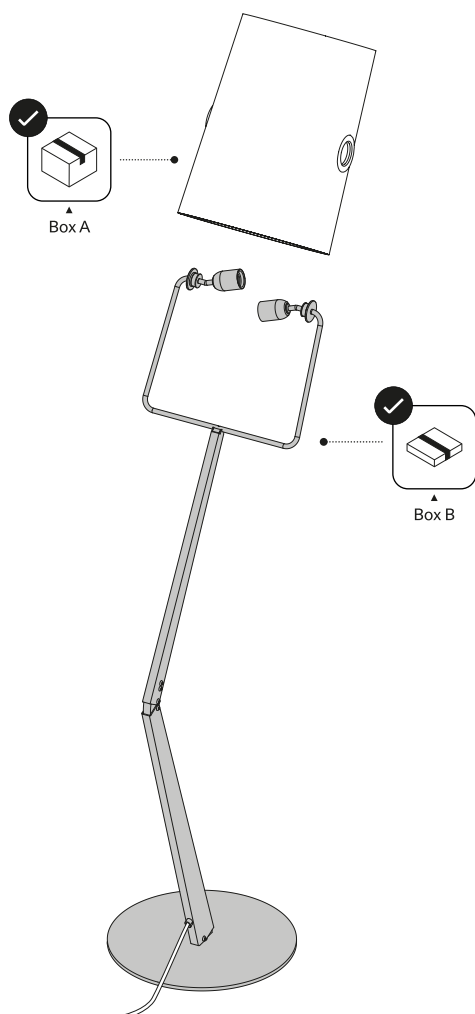

WITH
LODES

© Lodes, via Pialoi 32,
30020 Marcon (Venezia) Italy
info@lodes.com – lodes.com

Assembly instructions

Fork

Light source	LAMPADINA/ BULB	
Fork Floor	▶ Medium Base ▶ 120 · 60 Hz	▶ 2x max 25W ▶ Max Ø 65 mm

A

Fork

B

C

D

E