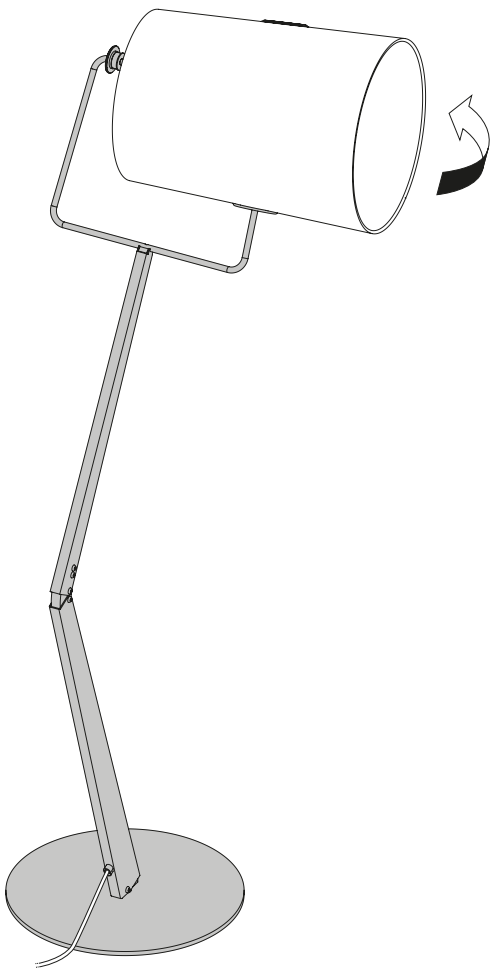

WITH
LODES

© Lodes, via Pialoi 32,
30020 Marcon (Venezia) Italy
info@lodes.com – lodes.com

Assembly instructions

Fork

Light source	LAMPADINA/ BULB	
Fork Floor	▶ Medium Base ▶ 120 · 60 Hz	▶ 2x max 25W ▶ Max Ø 65 mm

A

Fork

B

C

D

E