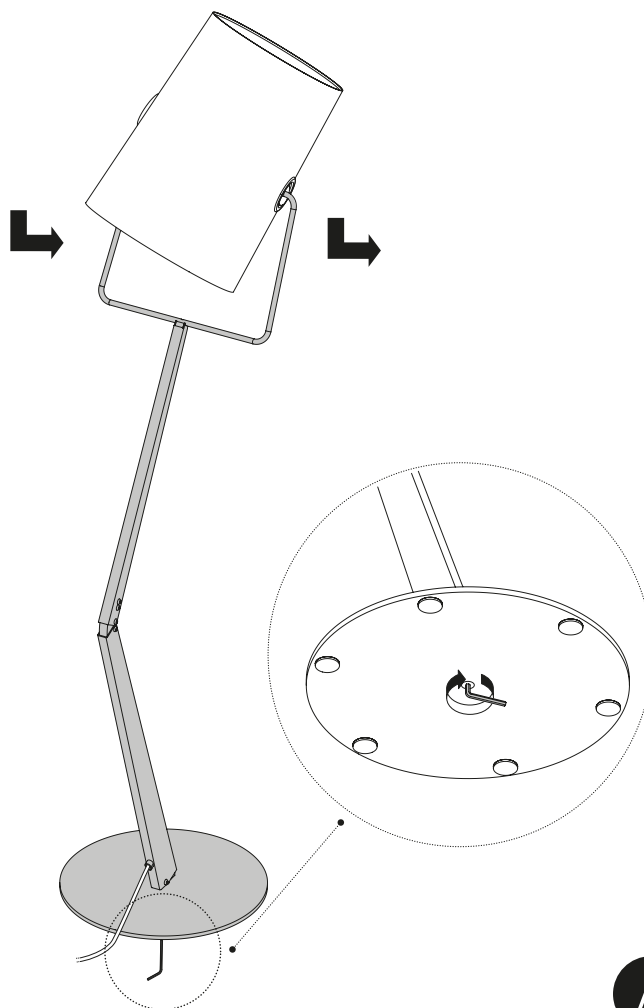

WITH
LODES

© Lodes, via Pialoi 32,
30020 Marcon (Venezia) Italy
info@lodes.com – lodes.com

Assembly instructions

Fork

Light source	LAMPADINA/ BULB	
Fork Floor	▶ Medium Base ▶ 120 · 60 Hz	▶ 2x max 25W ▶ Max Ø 65 mm

1. en Always unplug the lamp from the power supply before servicing. ⚠
2. it Ogni volta che si interviene sulla lampada, assicurarsi che il prodotto non sia collegato alla rete elettrica.
3. fr Chaque fois que vous intervenez sur la lampe, assurez-vous que le produit n'est pas branché sur le secteur.
4. de Bei jeglichen Arbeiten an der Lampe ist sicherzustellen, dass das Produkt nicht an das Stromnetz angeschlossen ist.
5. es Cada vez que trabaje con la lámpara, asegúrese de que el producto no esté conectado a la red eléctrica.
6. ru Перед выполнением любого вида работ следует убедиться, чтобы светильник не был подключен к электрической сети.
7. zh 每次要干预灯具时，必须确保产品已断开电源。

A