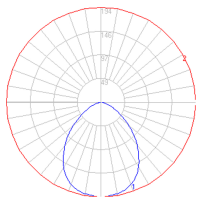

Luminaire weight

1.87 lbs / .85 kg