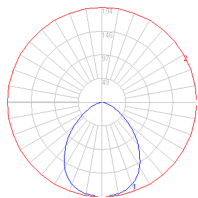

Luminaire weight

9.81 lbs / 4.45 kg