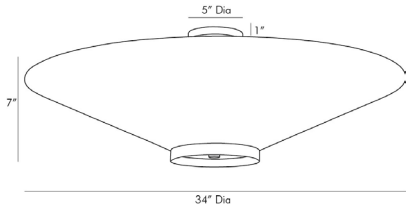

ARTERIOS

DECKER SEMI-FLUSH

49381

H: 12 IN, Dia: 34.00 IN

Antique Brass

Contract Suitable As Is

A light solution for lovers of craftsman-style has arrived with this semi-flush mount. Showcasing a polished profile the Decker features a white linen shade in an exaggerated scale with an antique brass bottom ring that helps diffuse light while adding an elegant element to its modest form. We imagine this piece over a round dining table. For rectangular tables we recommend styling with a pair. Damp-rated, although limited covered outdoor conditions may affect finish.

APPEARANCE

Material	Linen, Steel
Finish	Antique Brass, Bronze, White
Top Coat/Sealant	false

DIMENSIONS

Pendant	H: 7 IN, Dia: 34.00 IN
Minimum Hanging Height	12 IN
Maximum Hanging Height	16 IN
Canopy	H: 1 IN, Dia: 5.00 IN

WIRING

Rating	Damp
Cord	8 FT IN, Black/White, SVT
Socket	3, Type B=E12 Other
Maximum Watt	40
Voltage	110-120 V

CERTIFICATIONS

Cerifications	Mexico United States, Canada
---------------	---------------------------------

COMPLIANCY

UL/ETL	Yes
RoHS	true

SHIPPING

Product Weight	6 LBS
Gross Weight 1	12.1 LBS
Shipping Box 1	H: 37.5 IN, L: 42.8 IN, W: 11.5 IN

REPLACEMENT PARTS

Replacement Part 1	CANOPY-438, CANOPY-439
Replacement Part 1 Dim	1x5