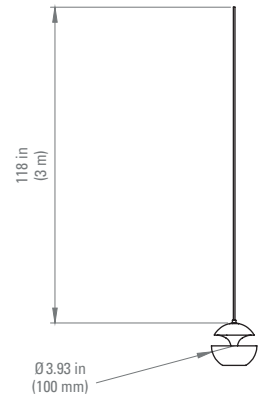

HERE COMES THE SUN MINI

by Bertrand Balas

TECHNICAL SHEET North America standards

FICHE TECHNIQUE normes Nord Américaines

PENDANT LAMP

SUSPENSION

Material Matériau	Steel Acier
Net weight Poids net	0,5kg
Base Embase	4.72 in 120mm
Packaging Emballage	7 x 10.23 x 6.29 in 180 x 260 x 160 mm
IP IP	20

Voltage Tension	110V
Class Classe	1
Watt Watt	2W
Bulb type Type d'ampoule	G4 LED (Bulb included) G4 LED (Ampoule fournie)
Lumens output Lumens	200 lm (estimated value) 200 lm (valeur estimée)
Driver Driver	Driver supplied, not dimmable Driver fourni, non dimmable
Wire Câble	Coaxial cable, length : 118 in Câble coaxial, longueur : 3 m
Switch Interrupteur	NA
Plug Fiches	NA

OUTSIDE EXTÉRIEUR

Black

White

INSIDE INTÉRIEUR

Copper

CAST FONTE

White

WIRE CÂBLE

Black

HERE COMES THE SUN MINI (FOR CLUSTERS)

by Bertrand Balas

TECHNICAL SHEET North America standards

FICHE TECHNIQUE normes Nord Américaines

PENDANT LAMP

SUSPENSION

Material Matériau	Steel Acier
Net weight Poids net	0,5kg
Base Embase	4.72 in 120mm
Packaging Emballage	7 x 10.23 x 6.29 in 180 x 260 x 160 mm
IP IP	20