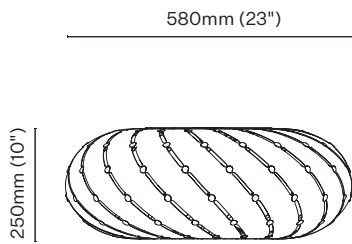

## Swell

<u>Primary Material</u>	Birch plywood
<u>Dimensions</u>	580mm (23") x 250mm (10")
<u>Fixture Weight</u>	0.5kg (1lb)
<u>Lamp Required</u>	E27/26
<u>Package Dimensions</u>	812mm (32") x 242mm (9") x 45mm (2")
<u>Package Weight</u>	4.5kg (10lb)
<u>Cord Supplied</u>	2m

## Roll

<u>Primary Material</u>	Birch plywood
<u>Dimensions</u>	750mm (30") x 280mm (11")
<u>Fixture Weight</u>	0.5kg (1lb)
<u>Lamp Required</u>	E27/26
<u>Package Dimensions</u>	812mm (32") x 242mm (9") x 45mm (2")
<u>Package Weight</u>	4.5kg (10lb)
<u>Cord Supplied</u>	2m

## Bounce

<u>Primary Material</u>	Birch plywood
<u>Dimensions</u>	450mm (18") x 450mm (18")
<u>Fixture Weight</u>	0.5kg (1lb)
<u>Lamp Required</u>	E27/26
<u>Package Dimensions</u>	812mm (32") x 242mm (9") x 45mm (2")
<u>Package Weight</u>	4.5kg (10lb)
<u>Cord Supplied</u>	2m

## Drop

<u>Primary Material</u>	Birch plywood
<u>Dimensions</u>	610mm (24") x 340mm (14")
<u>Fixture Weight</u>	0.5kg (1lb)
<u>Lamp Required</u>	E27/26
<u>Package Dimensions</u>	812mm (32") x 242mm (9") x 45mm (2")
<u>Package Weight</u>	4.5kg (10lb)
<u>Cord Supplied</u>	2m