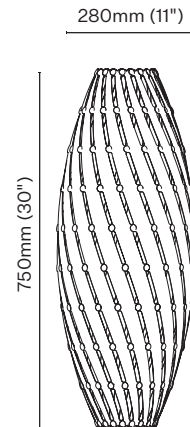

## Swell

<u>Primary Material</u>	Birch plywood
<u>Dimensions</u>	580mm (23") x 250mm (10")
<u>Fixture Weight</u>	0.5kg (1lb)
<u>Lamp Required</u>	E27/26
<u>Package Dimensions</u>	812mm (32") x 242mm (9") x 45mm (2")
<u>Package Weight</u>	4.5kg (10lb)
<u>Cord Supplied</u>	2m

## Roll

<u>Primary Material</u>	Birch plywood
<u>Dimensions</u>	750mm (30") x 280mm (11")
<u>Fixture Weight</u>	0.5kg (1lb)
<u>Lamp Required</u>	E27/26
<u>Package Dimensions</u>	812mm (32") x 242mm (9") x 45mm (2")
<u>Package Weight</u>	4.5kg (10lb)
<u>Cord Supplied</u>	2m

## Bounce

<u>Primary Material</u>	Birch plywood
<u>Dimensions</u>	450mm (18") x 450mm (18")
<u>Fixture Weight</u>	0.5kg (1lb)
<u>Lamp Required</u>	E27/26
<u>Package Dimensions</u>	812mm (32") x 242mm (9") x 45mm (2")
<u>Package Weight</u>	4.5kg (10lb)
<u>Cord Supplied</u>	2m

## Drop

<u>Primary Material</u>	Birch plywood
<u>Dimensions</u>	610mm (24") x 340mm (14")
<u>Fixture Weight</u>	0.5kg (1lb)
<u>Lamp Required</u>	E27/26
<u>Package Dimensions</u>	812mm (32") x 242mm (9") x 45mm (2")
<u>Package Weight</u>	4.5kg (10lb)
<u>Cord Supplied</u>	2m