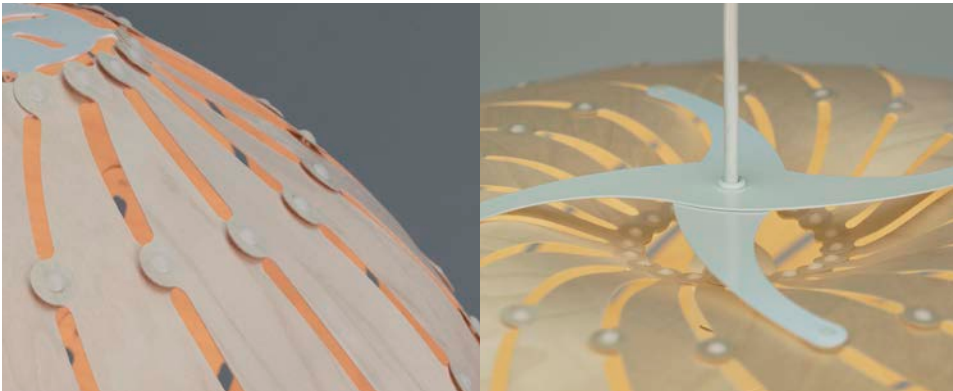

Structure

Ebb lights are made from a high quality Birch plywood from Finland. The light is clipped together with nylon clips and comes supplied with a white E27/26 cordset.