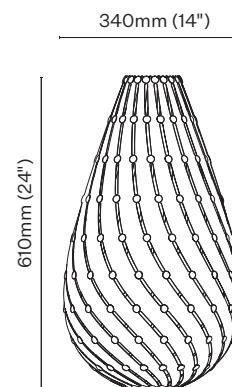

## Swell

<u>Primary Material</u>	Birch plywood
<u>Dimensions</u>	580mm (23") x 250mm (10")
<u>Fixture Weight</u>	0.5kg (1lb)
<u>Lamp Required</u>	E27/26
<u>Package Dimensions</u>	812mm (32") x 242mm (9") x 45mm (2")
<u>Package Weight</u>	4.5kg (10lb)
<u>Cord Supplied</u>	2m

## Roll

<u>Primary Material</u>	Birch plywood
<u>Dimensions</u>	750mm (30") x 280mm (11")
<u>Fixture Weight</u>	0.5kg (1lb)
<u>Lamp Required</u>	E27/26
<u>Package Dimensions</u>	812mm (32") x 242mm (9") x 45mm (2")
<u>Package Weight</u>	4.5kg (10lb)
<u>Cord Supplied</u>	2m

## Bounce

<u>Primary Material</u>	Birch plywood
<u>Dimensions</u>	450mm (18") x 450mm (18")
<u>Fixture Weight</u>	0.5kg (1lb)
<u>Lamp Required</u>	E27/26
<u>Package Dimensions</u>	812mm (32") x 242mm (9") x 45mm (2")
<u>Package Weight</u>	4.5kg (10lb)
<u>Cord Supplied</u>	2m

## Drop

<u>Primary Material</u>	Birch plywood
<u>Dimensions</u>	610mm (24") x 340mm (14")
<u>Fixture Weight</u>	0.5kg (1lb)
<u>Lamp Required</u>	E27/26
<u>Package Dimensions</u>	812mm (32") x 242mm (9") x 45mm (2")
<u>Package Weight</u>	4.5kg (10lb)
<u>Cord Supplied</u>	2m