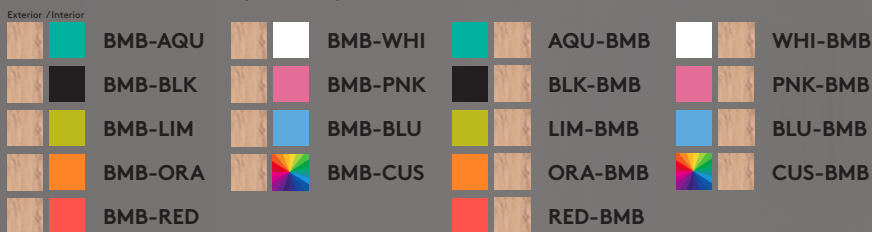

Cloud

David Trubridge

Model Number	Assembled Fixture Dimensions	Weight	Material Type	Lamp Details	Bulb Recommendation	Cord Length	Suspension Hardware	Fasteners	Kitset Available?	
CLD-SMAL	X: 49" (1250 mm) Y: 18" (450 mm) Z: 49" (1250 mm)	6 lb (2.4 kg)	3 ply (1/16") FSC Sustainable Bamboo	1 E26 LED, 120V (60 Hz), 100 W	G40	10' (3 m)	3 x Suspension Wires	Nylon Rivets	No	
CLD-LARG	X: 68" (1725 mm) Y: 19" (475 mm) Z: 39" (1000 mm)	8 lb (3.4 kg)	3 ply (1/16") FSC Sustainable Bamboo	1 E26 LED, 120V (60 Hz), 100 W	G40	10' (3 m)	4 x Suspension Wires	Nylon Rivets	No	

FINISH OPTIONS

Bamboo - No Finish

BMB-BMB

Paint Finish (two sided)

BLK-BLK

WHI-WHI

Bamboo + Paint Finish (one sided)

Custom (Minimum order 6-10)

CUS-BMB

BMB-CUS

CUS-CUS