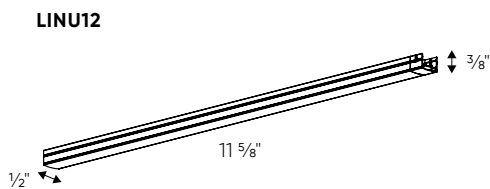

Finish

● **SBA** Sandblasted aluminum

Note

Plug-in or hard-wired power supply required for installation. Sold separately.

Other Color °T and Finishes available, but may require MOQ's and longer lead times. Please contact your DALs representative for more information.

Power supplies: plug-in

ETR-LED10WPI
12VDC/10W class 2 LED driver
ETR-LED24WPI
12VDC/24W class 2 LED driver

Power supplies: hard-wired

BT06DIM-IC
6W dimmable LED hardwire driver
BT12DIM-IC
12W dimmable LED hardwire driver
BT24DIM-IC
24W dimmable LED hardwire driver
BT36DIM
36W dimmable LED hardwire driver
BT48DIM
48W dimmable LED hardwire driver

Accessories

LINU04
4" ultra-slim LED strip
LINU12-ACC-CROSS
Illuminated cross-shaped connector
LINU12-ACC-L-LEFT
Illuminated L-shaped connector
LINU12-ACC-L-RIGHT
Illuminated L-shaped connector
LINU12-ACC-T-LEFT
Illuminated T-shaped connector
LINU12-ACC-T-MIDDLE
Illuminated T-shaped connector
LINU12-ACC-T-RIGHT
Illuminated T-shaped connector
LINU12-EXT24
24" extension cord
LINU12-EXT108
108" extension cord

Order example

LINU12
12" undercabinet linear with 400 lumens at 3000K in a sandblasted aluminum finish