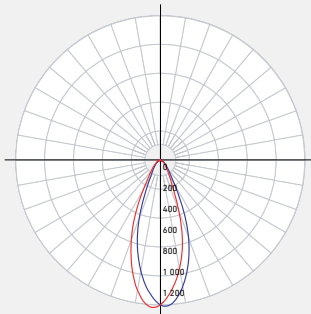

LIGHT DISTRIBUTION

WHAT'S IN THE BOX

- LED recessed fixture
- Junction box
- Push-in wire connectors
- Mounting hardware
- Instruction sheet

CONSTRUCTION

Lens Clear	Type of optics Optical lens	Type of LED COB
Lens material Acrylic	Housing material Cast aluminum	Cut hole size 4-1/4"

RATINGS

Placement Indoor/Outdoor	Lifespan 50,000 hrs.	FT rating FT6
Location Wet	Certifications ETL, FCC, ICES, ES IC, ASTM E283-04, T24	Operating temperature -20° to 40° C

ACCESSORIES

- **RFP-UNI**
  Universal Drilling Plate
- **RFP-46**
  Drilling Plate

ADAPTERS

- **REC-EXT108**
  108" extension cord for recessed fixtures
- **REC-EXT230**
  230" extension cord for recessed fixtures