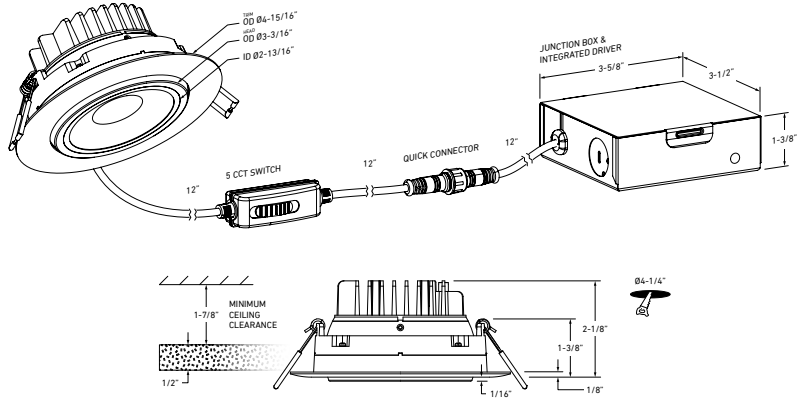

QUICK SPECS

SIZE	WATTS	DELIVERED LUMENS*	COLOR °T 5CCT	CRI	VOLTAGE	BEAM ANGLE	FINISH
4"	11W	810lm	2700K 3000K 3500K 4000K 5000K	90	120V	40°	☐ White ☐ Satin Nickel ☒ Black

*Lumen output measured at 3000K