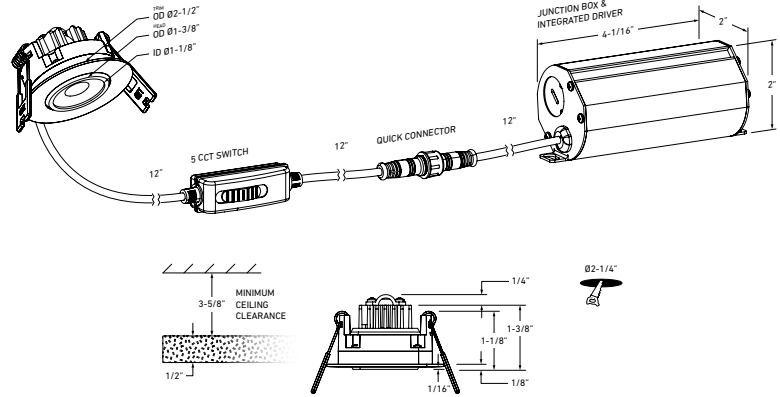

QUICK SPECS

SIZE	WATTS	DELIVERED LUMENS*	COLOR °T 5CCT	CRI	VOLTAGE	BEAM ANGLE	FINISH
2"	8W	725lm	2700K 3000K 3500K 4000K 5000K	90	120V	30°	○ White ● Black

*Lumen output measured at 3000K