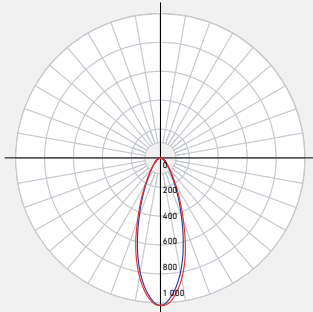

MODEL NAME **GMB2-CC**
SCOPE
2-Inch Recessed Gimbal Light

When searching for lighting flexibility, look no further than our 2" LED directional downlight. With a powerful lumen output and the ability to shine your light with a 360 degree rotation.

PROJECT: _____ **TYPE:** _____

DATE: _____ **QTY:** _____

NOTES:

QUICK SPECS

SIZE	WATTS	DELIVERED LUMENS*	COLOR °T 5CCT	CRI	VOLTAGE	BEAM ANGLE	FINISH
2"	8W	725lm	2700K 3000K 3500K 4000K 5000K	90	120V	30°	○ White ● Black

*Lumen output measured at 3000K

LIGHT DISTRIBUTION

CONSTRUCTION

Lens Clear	Type of optics Optical lens	Type of LED COB
Lens material Acrylic	Housing material Cast aluminum	Cut hole size 2-1/4"

RATINGS

Placement Indoor/Outdoor	Lifespan 50,000 hrs.	FT rating FT6
Location Wet	Certifications ETL, FCC, ICES, ES IC, ASTM E283-04, T24	Operating temperature -20° to 40° C