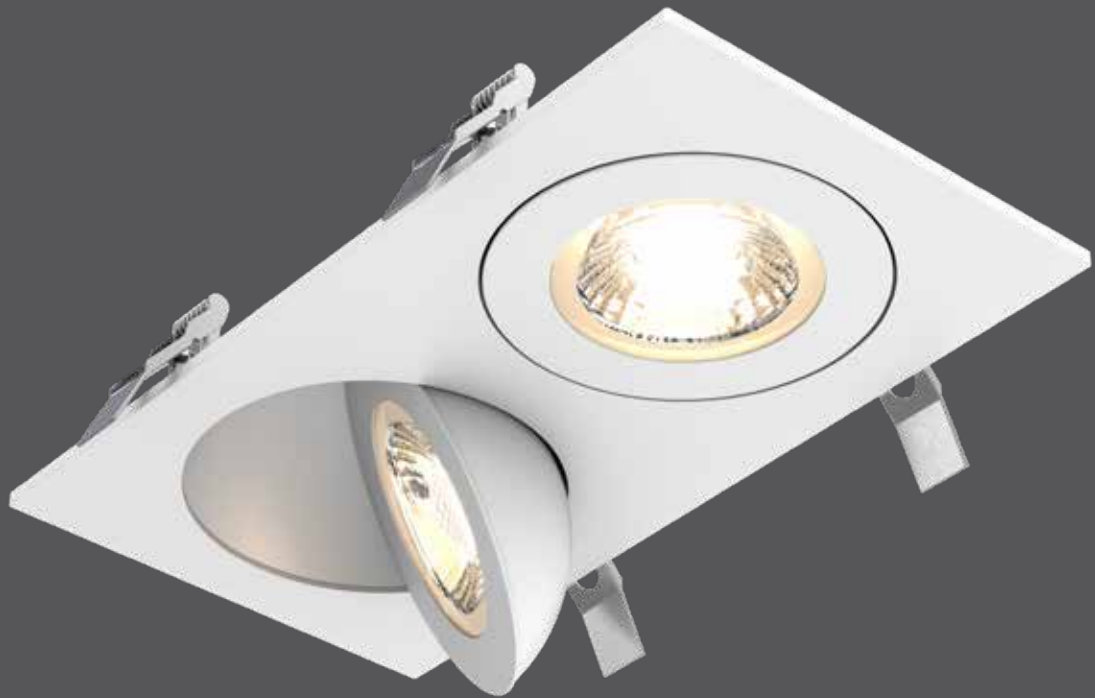

Pivot Duo

With an infinite choice of beam direction, Pivot Duo provides a discrete yet functional solution to general or accent lighting within your space.

NEW WET SWIVEL/DIRECTIONAL 90° ETL IC ENERGY STAR JA8

2700k 3000k 3500k 4000k 5000k
COLOR TEMPERATURE

Intertek RATED
ENERGY STAR CERTIFIED

Model	Size	Watts	Delivered lumens	LED lumens	CRI	Color °T	Voltage
FGM4-CC-DUO	4"	18 W	1475 lm	1620 lm	90	2700, 3000, 3500, 4000, 5000 K	120 V

Specifications

Includes a junction box with integrated dimmable driver
 Can be daisy chained
 Superior LED performance and lifespan
 90° tilting, 360° rotation
 Minimal heat emission
 Aluminum construction
 Switch-selectable CCT: 2700K/3000 K/3500 K/4000 K/5000 K
 Low profile
 40° beam spread
 IC certification (suitable for direct contact with insulation)
 Air-tight certified as per ASTM E283-04
 Suitable for wet locations
 Ideal operating temperature: -20° to 40° C
 5-year warranty