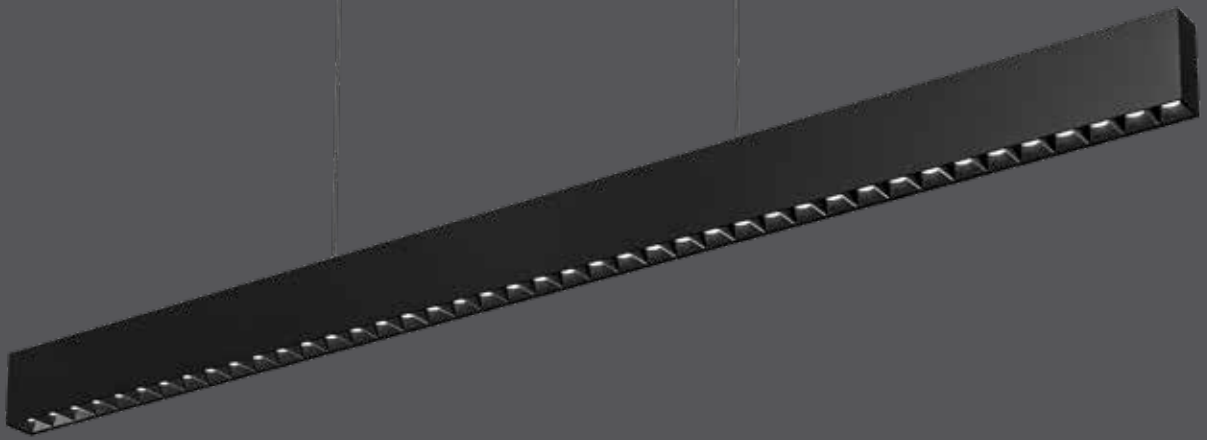

Pinpoint linear

Providing a contemporary and functional style to any space, the MSL pendant and its glossy piano-black reflector is the ideal choice for dining rooms, conference rooms as well as playrooms.

UPGRADE

Model	Size	Watts	Delivered lumens	CRI	Color °T	Voltage
MSLPD48-CC	48"	40 W	2710 lm	90	2700, 3000, 3500, 4000, 5000 K	120 V

Specifications

Over 50,000 hours of service life
 Adjustable height up to 6 feet
 Aluminum housing which serves as a highly efficient heat sink
 Switch-selectable CCT: 2700 K/3000 K/3500 K/4000 K/5000 K
 30° beam angle
 Integrated dimmable driver
 Suitable for dry locations
 Canopy mount on 4" octagon junction box
 Refer to website for dimmer compatibility
 5-year warranty

Finish

● **BK** Black

Accessories

MSLPD-ACC-I

Bracket for connecting two MSLPD48 fixtures in an "I" pattern

MSLPD-ACC-L

Bracket for connecting two MSLPD48 fixtures in an "L" pattern

MSLPD-ACC-T

Bracket for connecting three MSLPD48 fixtures in a "T" pattern

MSLPD-ACC-X

Bracket for connecting four MSLPD48 fixtures in an "X" pattern

Note

Other color °T and finishes available, but may require MOQ's and longer lead times. Please contact your DALI representative for more information.